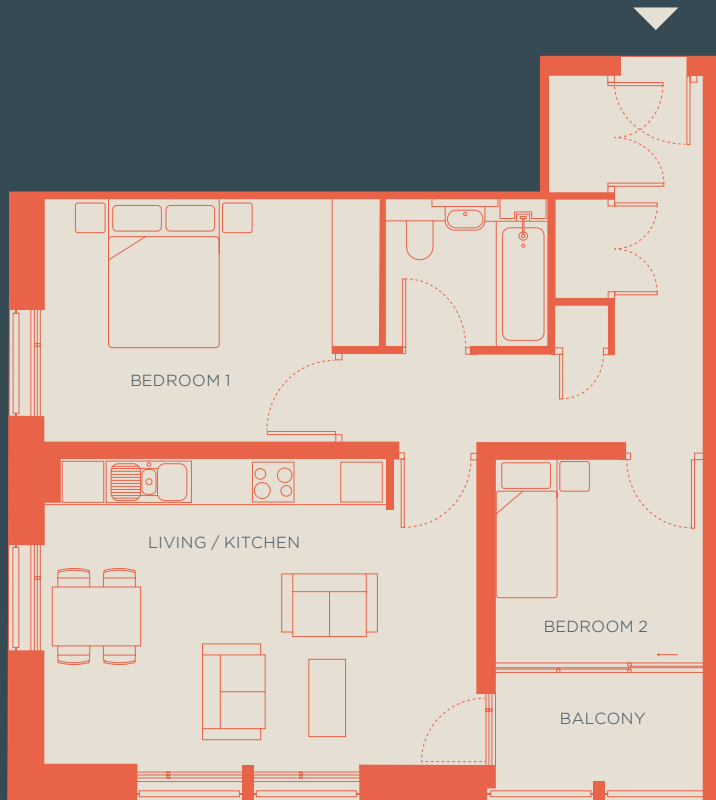

Type One
Apartment 2
Second Floor
68.4m² (736ft²)
Two Bedrooms

PLANS

FIFTH

FOURTH

THIRD

SECOND

CAMBRIDGE
HEATH ROAD

LIVING / KITCHEN
 BEDROOM 01
 BEDROOM 02
 BALCONY

6.0m x 4.2m (19'8" x 13'9")
 4.6m x 3.3m (15'1" x 10'10")
 2.8m x 2.8m (9'2" x 9'2")
 4m² (43ft²)