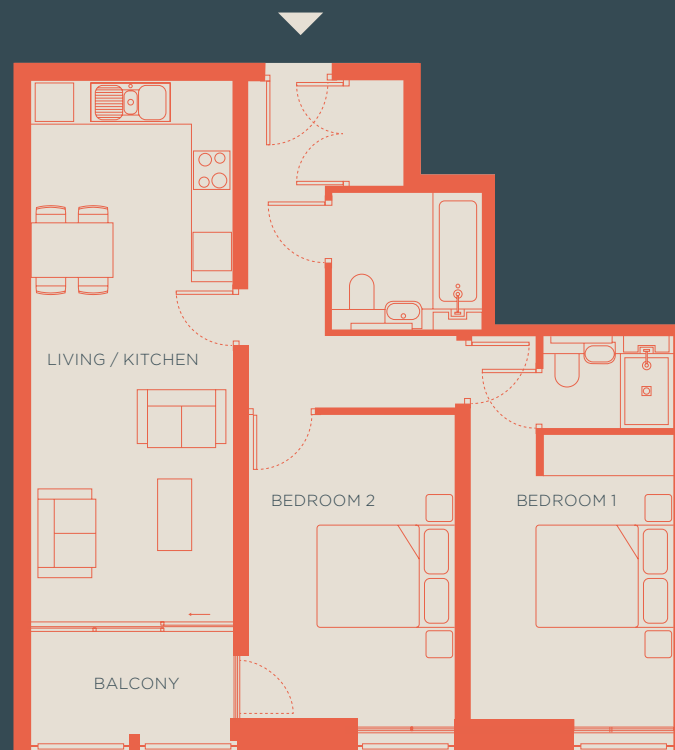

Type Four

Apartment 5, 9, 13

Third, Fourth, Fifth Floors

71.5m² (770ft²)

Two Bedrooms

Type Five

Apartment 6, 10, 14

Third, Fourth, Fifth Floors

68.4m² (736ft²)

Two Bedrooms

PLANS

PLANS

LIVING / KITCHEN
BEDROOM 01
BEDROOM 02
BALCONY

8.0 x 3.0m (26'3" x 9'10")
4.2 x 3.0m (13'9" x 9'10")
4.5 x 3.2m (14'9" x 10'6")
4m² (43ft²)

PARADISE GARDENS

FIFTH

FOURTH

THIRD

SECOND

CAMBRIDGE
HEATH ROAD

PARADISE GARDENS

FIFTH

FOURTH

THIRD

SECOND

CAMBRIDGE
HEATH ROAD

LIVING / KITCHEN
BEDROOM 01
BEDROOM 02
BALCONY

5.9 x 4.2m (19'4" x 13'9")
3.9 x 3.3m (12'10" x 10'10")
2.8 x 2.8m (9'2" x 9'2")
4m² (43ft²)

AREA
GUIDE