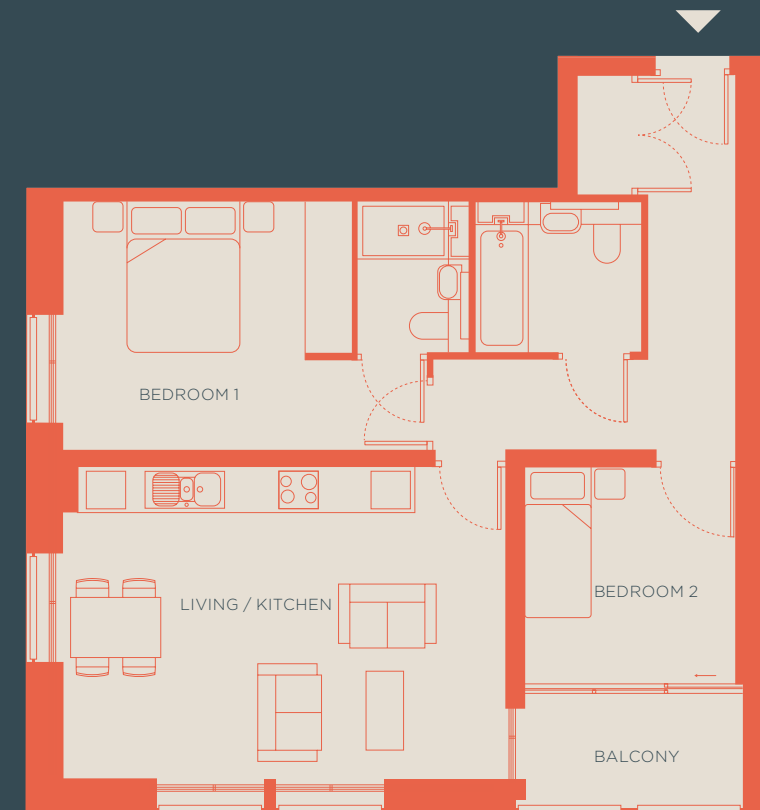

Type Four

Apartment 5, 9, 13

Third, Fourth, Fifth Floors

71.5m² (770ft²)

Two Bedrooms

Type Five

Apartment 6, 10, 14

Third, Fourth, Fifth Floors

68.4m² (736ft²)

Two Bedrooms

PLANS

PLANS

LIVING / KITCHEN
BEDROOM 01
BEDROOM 02
BALCONY

8.0 x 3.0m (26'3" x 9'10")
4.2 x 3.0m (13'9" x 9'10")
4.5 x 3.2m (14'9" x 10'6")
4m² (43ft²)

PARADISE GARDENS

FIFTH

FOURTH

THIRD

SECOND

CAMBRIDGE
HEATH ROAD

PARADISE GARDENS

FIFTH

FOURTH

THIRD

SECOND

CAMBRIDGE
HEATH ROAD

LIVING / KITCHEN
BEDROOM 01
BEDROOM 02
BALCONY

5.9 x 4.2m (19'4" x 13'9")
3.9 x 3.3m (12'10" x 10'10")
2.8 x 2.8m (9'2" x 9'2")
4m² (43ft²)

AREA
GUIDE