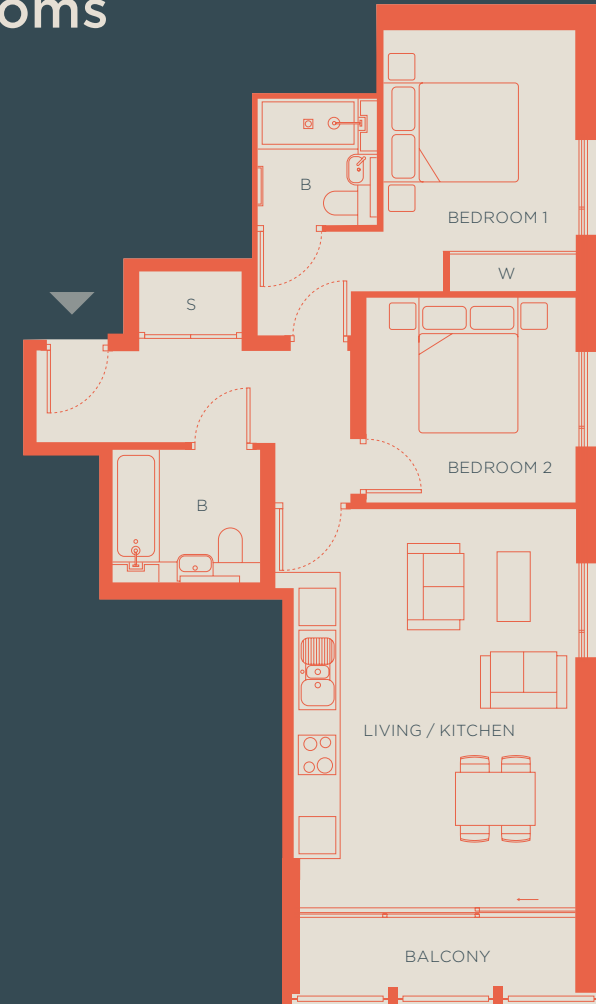

Type Two

Apartments 3, 7, 11, 15

Second, Third, Fourth, Fifth Floor

43.8m² (471ft²)

One Bedroom

LIVING / KITCHEN
BEDROOM
BALCONY

8.1 x 3.0m (26'5" x 9'11")
4.3 x 3.2m (14'2" x 10'5")
4m² (43ft²)

B BATHROOM
S STORAGE
W WARDROBE

PARADISE GARDENS

FIFTH
FOURTH
THIRD
SECOND

CAMBRIDGE
HEATH ROAD

Type Three

Apartment 4, 8, 12

Third, Fourth, Fifth Floors

68.1m² (733ft²)

Two Bedrooms

LIVING / KITCHEN
BEDROOM 01
BEDROOM 02
BALCONY

5.6 x 4.2m (18'3" x 13'10")
4.8 x 3.9m (15'9" x 12'11")
3.2 x 3.1m (10'7" x 10'2")
6m² (65ft²)

B BATHROOM
S STORAGE
W WARDROBE

PARADISE GARDENS

FIFTH
FOURTH
THIRD
SECOND

Type Five

Apartment 6, 10, 14

Third, Fourth, Fifth Floors

68.4m² (736ft²)

Two Bedrooms

PLANS

LIVING / KITCHEN
BEDROOM 01
BEDROOM 02
BALCONY

8.0 x 3.0m (26'1" x 9'8")
5.6 x 3.0m (18'6" x 9'8")
4.5 x 3.2m (14'10" x 10'6")
4m² (43ft²)