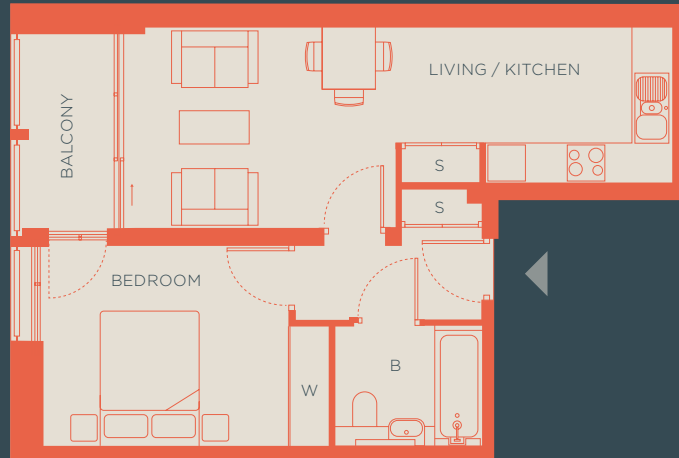

Type Two

Apartments 3, 7, 11, 15

Second, Third, Fourth, Fifth Floor

43.8m² (471ft²)

One Bedroom

LIVING / KITCHEN
BEDROOM
BALCONY

8.1 x 3.0m (26'5" x 9'11")
4.3 x 3.2m (14'2" x 10'5")
4m² (43ft²)

B BATHROOM
S STORAGE
W WARDROBE

PARADISE GARDENS

FIFTH
FOURTH
THIRD
SECOND

CAMBRIDGE
HEATH ROAD

Type Three

Apartment 4, 8, 12

Third, Fourth, Fifth Floors

68.1m² (733ft²)

Two Bedrooms

LIVING / KITCHEN
BEDROOM 01
BEDROOM 02
BALCONY

5.6 x 4.2m (18'3" x 13'10")
4.8 x 3.9m (15'9" x 12'11")
3.2 x 3.1m (10'7" x 10'2")
6m² (65ft²)

B BATHROOM
S STORAGE
W WARDROBE

PARADISE GARDENS

FIFTH
FOURTH
THIRD
SECOND

Type Five

Apartment 6, 10, 14

Third, Fourth, Fifth Floors

68.4m² (736ft²)

Two Bedrooms

PLANS

LIVING / KITCHEN
BEDROOM 01
BEDROOM 02
BALCONY

8.0 x 3.0m (26'1" x 9'8")
5.6 x 3.0m (18'6" x 9'8")
4.5 x 3.2m (14'10" x 10'6")
4m² (43ft²)