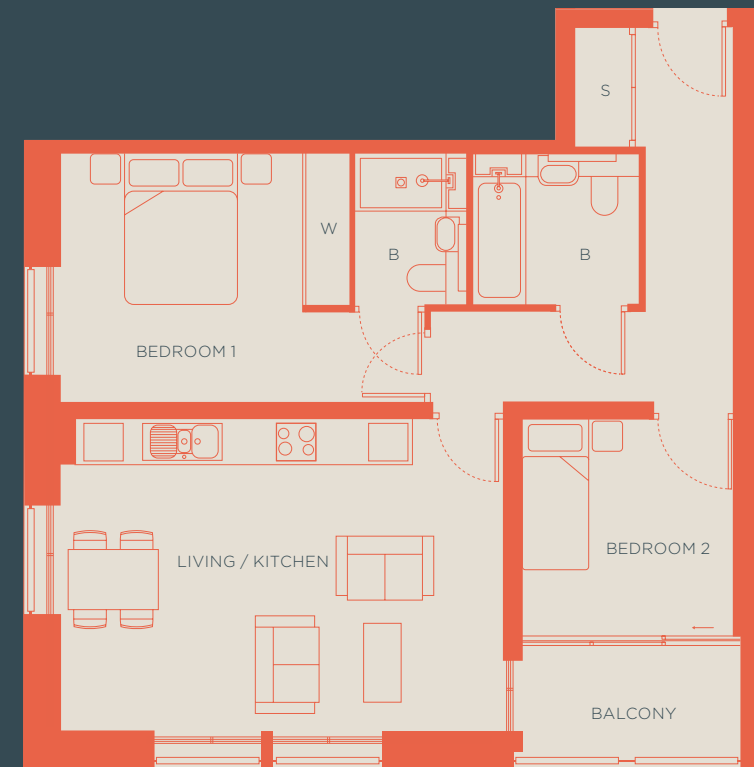

LIVING / KITCHEN
BEDROOM 01
BEDROOM 02
BALCONY

5.6 x 4.2m (18'3" x 13'10")
4.8 x 3.9m (15'9" x 12'11")
3.2 x 3.1m (10'7" x 10'2")
6m² (65ft²)

B BATHROOM
S STORAGE
W WARDROBE

PARADISE GARDENS

FIFTH
FOURTH
THIRD
SECOND

CAMBRIDGE
HEATH ROAD

AREA
GUIDE

Type Four

Apartment 5, 9, 13

Third, Fourth, Fifth Floors

71.5m² (770ft²)

Two Bedrooms

PLANS

Type Five

Apartment 6, 10, 14

Third, Fourth, Fifth Floors

68.4m² (736ft²)

Two Bedrooms

PLANS

LIVING / KITCHEN
BEDROOM 01
BEDROOM 02
BALCONY

8.0 x 3.0m (26'1" x 9'8")
5.6 x 3.0m (18'6" x 9'8")
4.5 x 3.2m (14'10" x 10'6")
4m² (43ft²)

B BATHROOM
S STORAGE
W WARDROBE

PARADISE GARDENS

FIFTH
FOURTH
THIRD
SECOND

CAMBRIDGE
HEATH ROAD

PARADISE GARDENS

FIFTH
FOURTH
THIRD
SECOND

CAMBRIDGE
HEATH ROAD

LIVING / KITCHEN
BEDROOM 01
BEDROOM 02
BALCONY